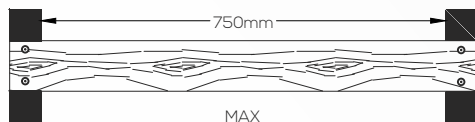

VERSA MAXI

Standard Lengths 5'0" (1.525m) / 8'0" (2.440m)

Planks Per Box 5'0" - 6 Planks / 8'0" - 5 Planks

VERSA MINI

Standard Lengths 8'0" (2.440m)

Planks per box 8 Planks

VERSA HOLLOW

Standard Lengths 8'0" (2.440m)

Planks per box 6 Planks

ELEVATIONS

PARTITIONS

GATES

SUNSCREENS

FENCING

SIGNAGE

RAILINGS