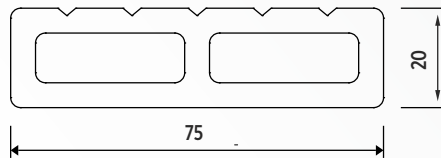

VERSA MAXI

Standard Lengths 5'0" (1.525m) / 8'0" (2.440m)

Planks Per Box 5'0" - 6 Planks / 8'0" - 5 Planks

VERSA MINI

Standard Lengths 8'0" (2.440m)

Planks per box 8 Planks

VERSA HOLLOW

Standard Lengths 8'0" (2.440m)

Planks per box 6 Planks

ELEVATIONS

PARTITIONS

GATES

SUNSCREENS

FENCING

SIGNAGE

RAILINGS