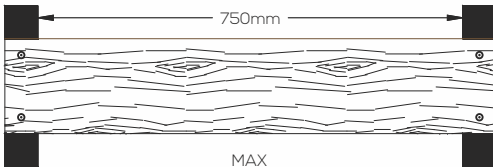

VERSA MAXI

Standard Lengths 5'0" (1.525m) / 8'0" (2.440m)

Planks Per Box 5'0" - 6 Planks / 8'0" - 5 Planks

VERSA MINI

Standard Lengths 8'0" (2.440m)

Planks per box 8 Planks

VERSA HOLLOW

Standard Lengths 8'0" (2.440m)