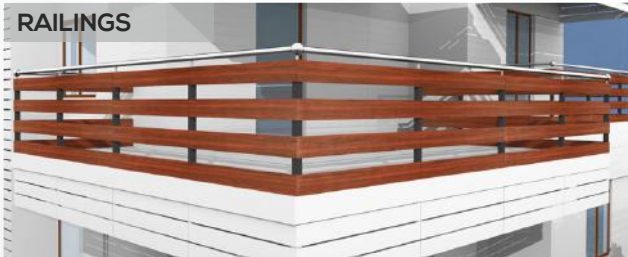

MIRACLE MATERIAL MILLION POSSIBILITIES

versaTM
THE SMART PLANK

Welcome to the world of VERSA...

the miracle material with unlimited possibilities.

A superior, new generation material, Versa WPC planks are available in a range of colours, shapes and sizes, displaying the true elegance of natural wood. With a unique material composition, these planks are high strength, non-brittle and most importantly require no maintenance, by painting or regular surface coatings.

Planks per box 6 Planks

ELEVATIONS

PARTITIONS

GATES

SUNSCREENS

FENCING

SIGNAGE

RAILINGS