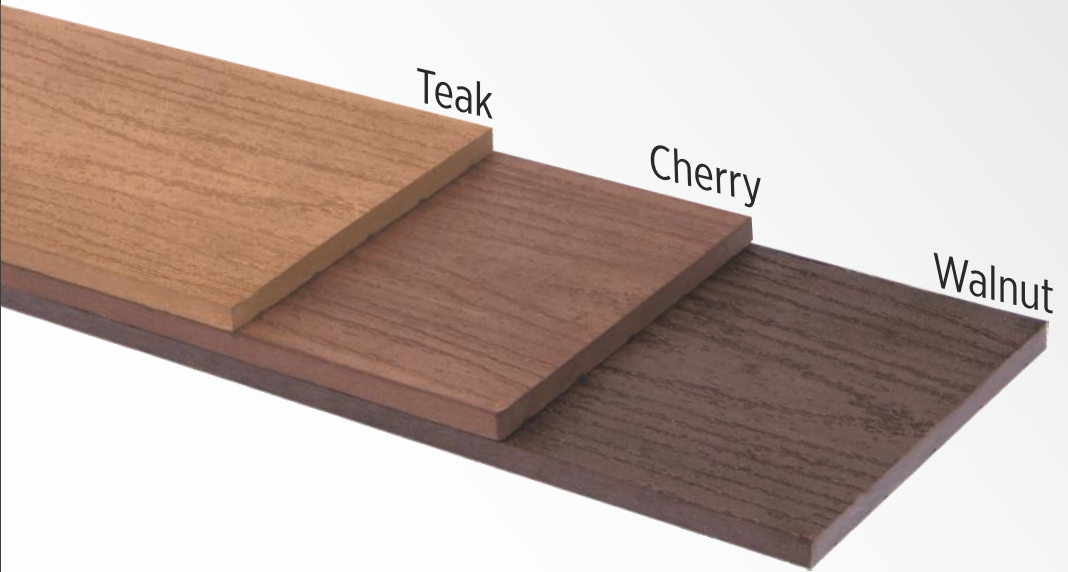

MIRACLE MATERIAL MILLION POSSIBILITIES

versaTM
THE SMART PLANK

Welcome to the world of VERSA...

the miracle material with unlimited possibilities.

A superior, new generation material, Versa WPC planks are available in a range of colours, shapes and sizes, displaying the true elegance of natural wood. With a unique material composition, these planks are high strength, non-brittle and most importantly require no maintenance, by painting or regular surface coatings.

10 Years Warranty*

High Strength /
Non Brittle

Anti Corrosive

*Against fading & cracking

2 SURFACE OPTIONS

Colour matched
rivets available

Being a natural wood based material, mild colour / shade variations between planks or batches is an inherent characteristic of Versa

VERSA MAXI

Standard Lengths 5'0" (1.525m) / 8'0" (2.440m)

Planks Per Box 5'0" - 6 Planks / 8'0" - 5 Planks

VERSA MINI

Standard Lengths 8'0" (2.440m)

Planks per box 8 Planks

VERSA HOLLOW

Standard Lengths 8'0" (2.440m)